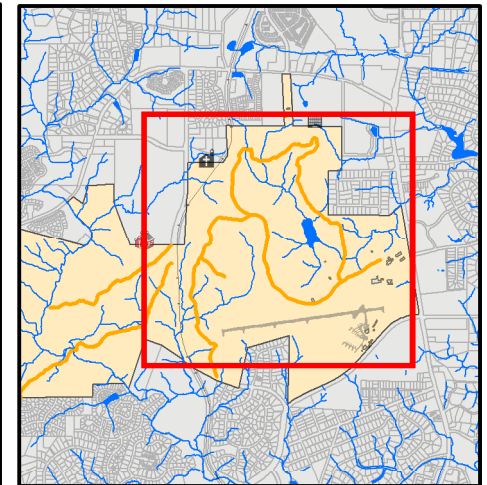

Carolina North Forest Trail Map, Chapel Hill, NC

- Numbered Way Point, Typ.
- Carolina North Greenway
- Connection Mabe
- Crow Branch Overlook
- Dusty Road Bypass
- Farmhouse
- Groundwater Treatment Facility
- Maytag
- Neverland's Inner Loop
- Neverland's Outer Loop
- Occonechee
- Old Grounds Laydown Area
- PSNC Corridor
- The Pumpkin
- The Vine
- Tripp Farm
- Wormhole