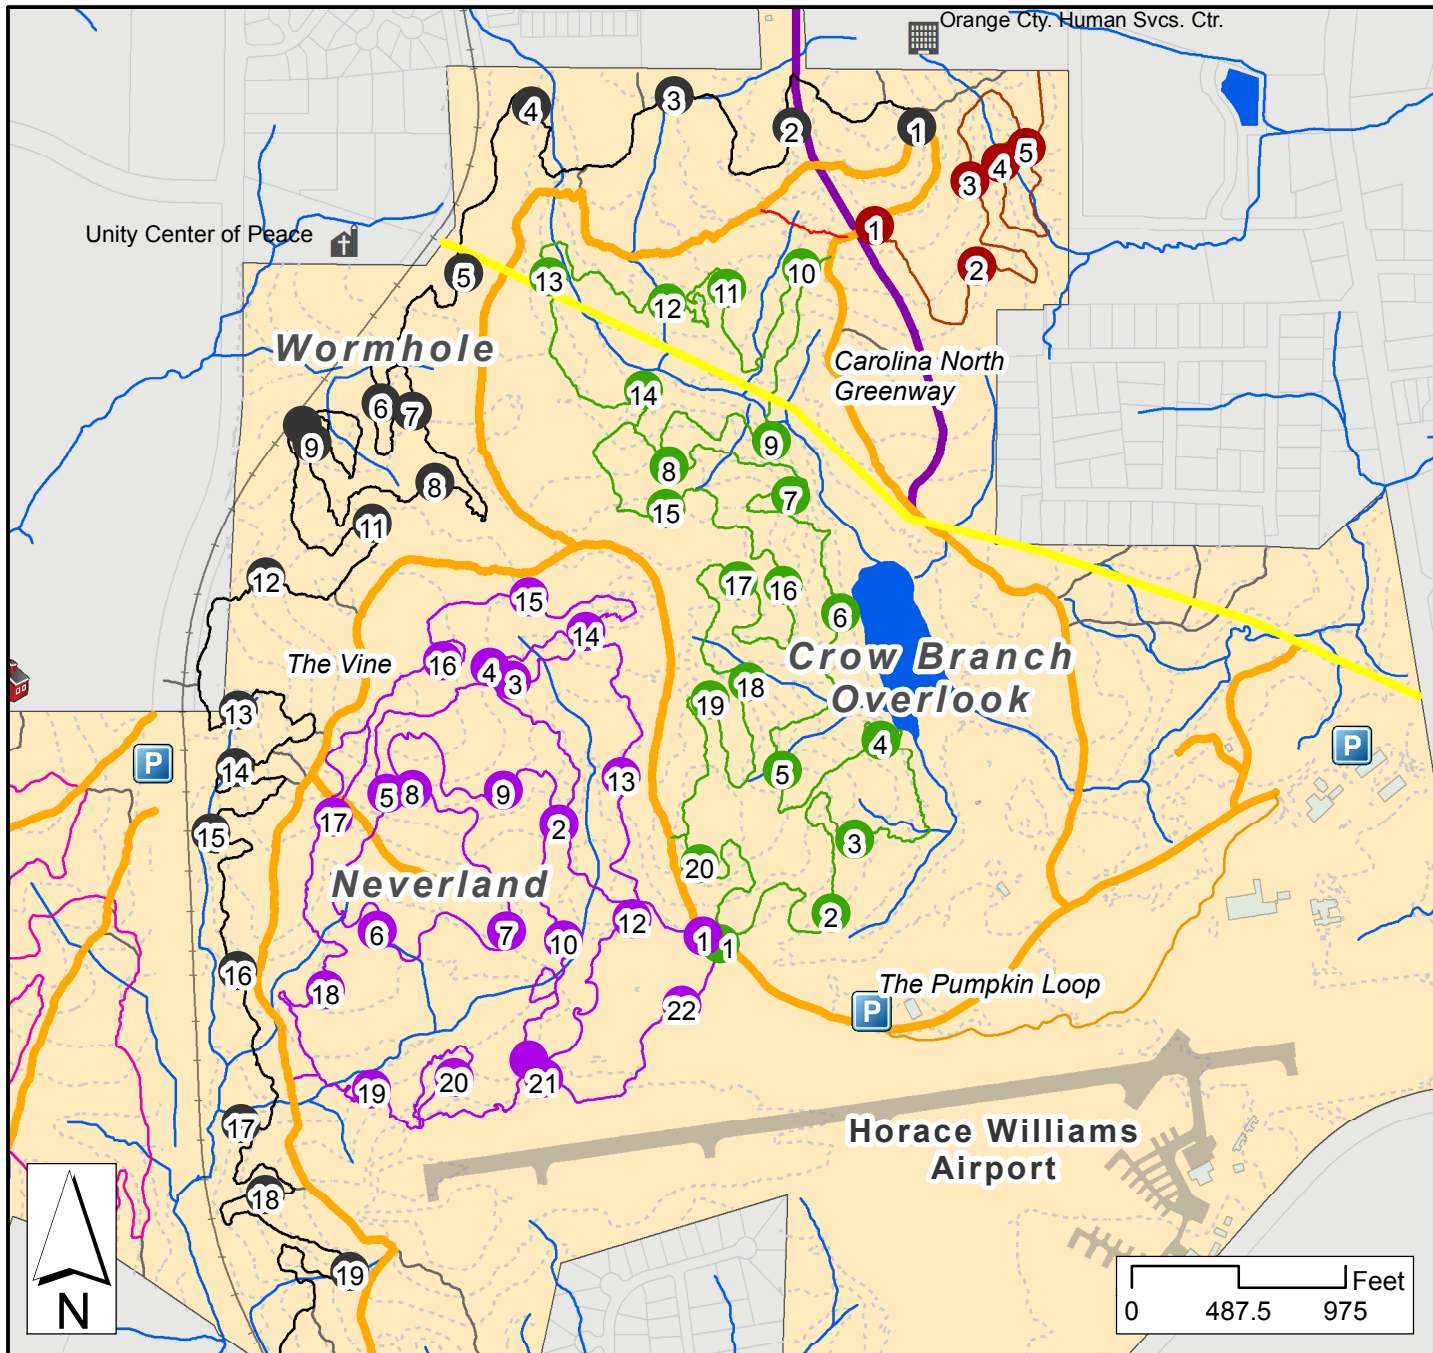

Carolina North Forest Trail Map, Chapel Hill, NC

- Numbered Way Point, Typ.
- Carolina North Greenway
- Connection Mabe
- Crow Branch Overlook
- Dusty Road Bypass
- Farmhouse
- Groundwater Treatment Facility
- Maytag
- Neverland's Inner Loop
- Neverland's Outer Loop
- Occonechee
- Old Grounds Laydown Area
- PSNC Corridor
- The Pumpkin
- The Vine
- Tripp Farm
- Wormhole

www.tinyurl.com/cnf-trail-nav

Updated March 2018