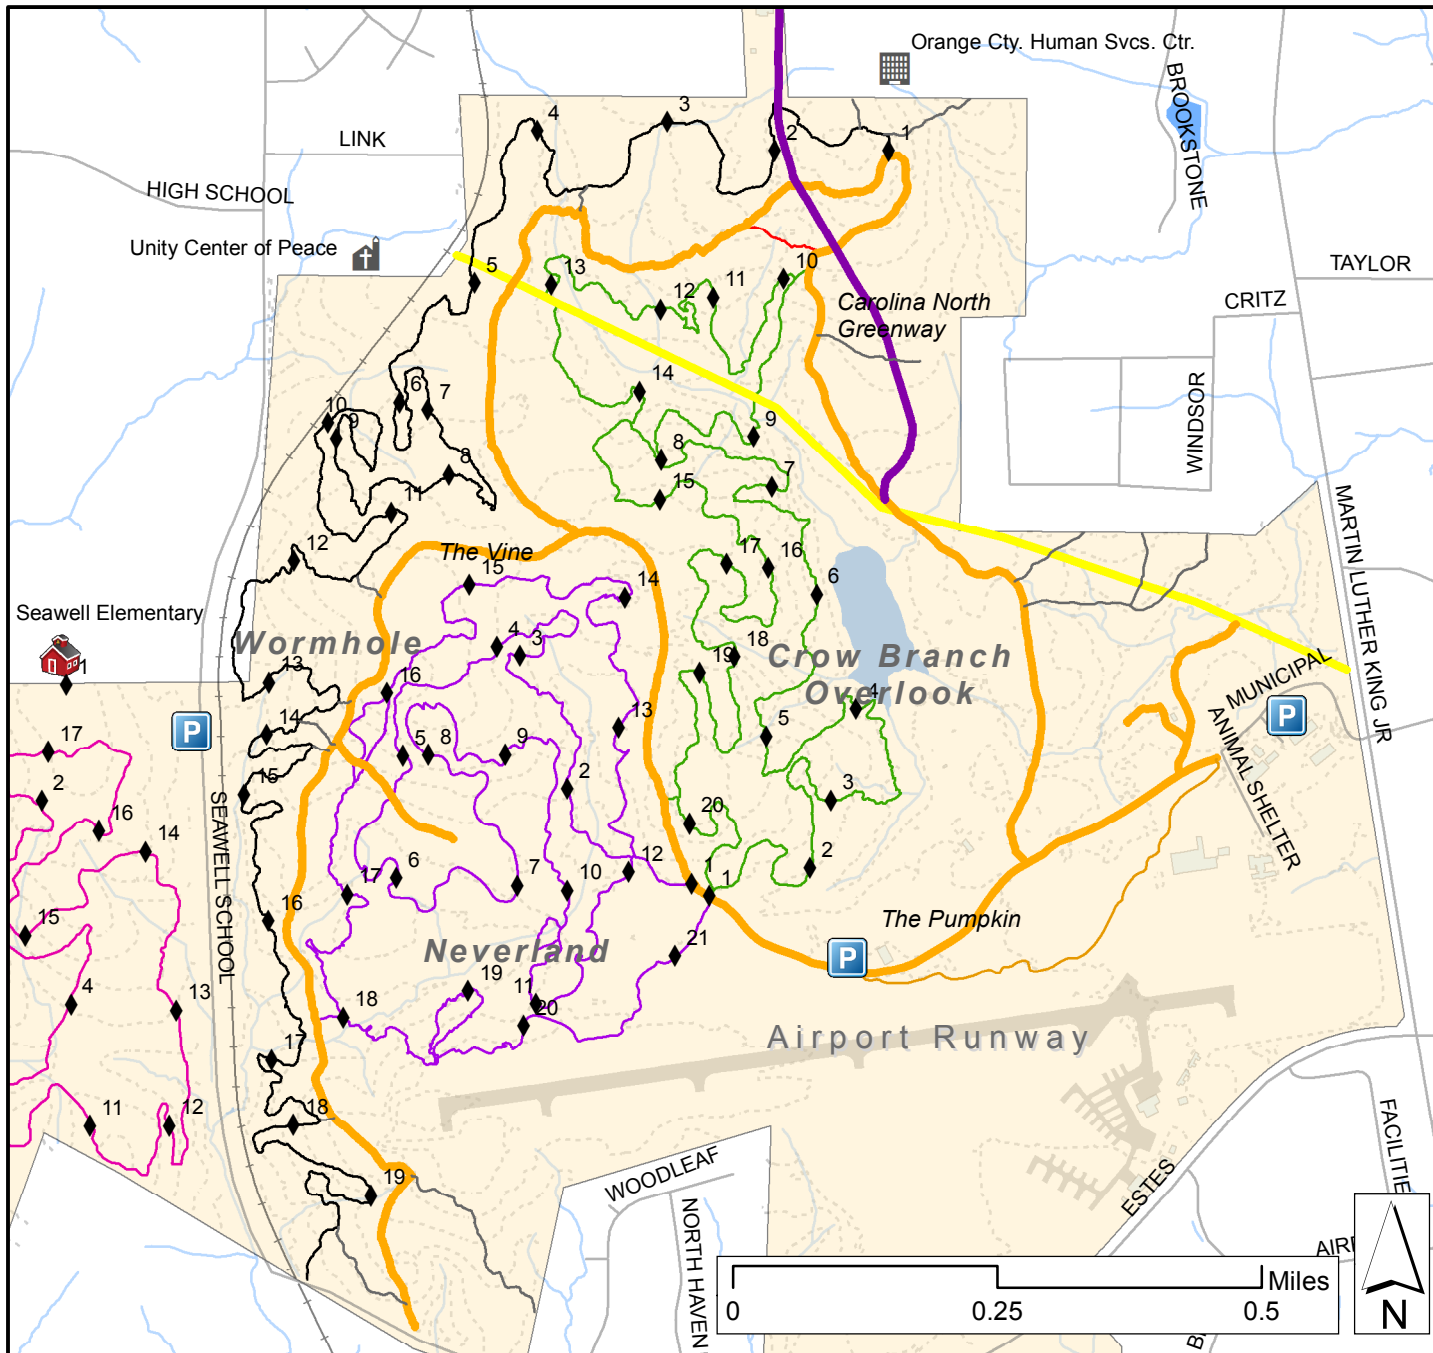

## Named Trails

- Carolina North Greenway
- Connection Mabe
- Crow Branch Overlook
- Dusty Road Bypass
- Groundwater Treatment Facility
- Neverland's Inner Loop
- Neverland's Outer Loop
- Occoneechee
- Old Grounds Laydown Area
- PSNC Corridor
- The Pumpkin
- The Vine
- Wormhole

*This map is maintained by UNC's Carolina North Forest Management. It may not be republished without permission.*

Updated February 2015