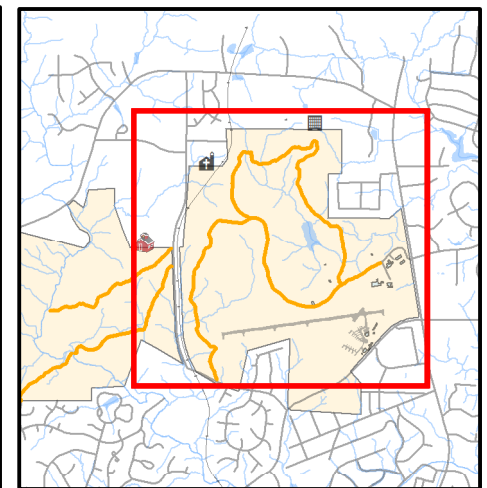

## Named Trails

- Carolina North Greenway
- Connection Mabe
- Crow Branch Overlook
- Dusty Road Bypass
- Groundwater Treatment Facility
- Neverland's Inner Loop
- Neverland's Outer Loop
- Occoneechee
- Old Grounds Laydown Area
- PSNC Corridor
- The Pumpkin
- The Vine
- Wormhole