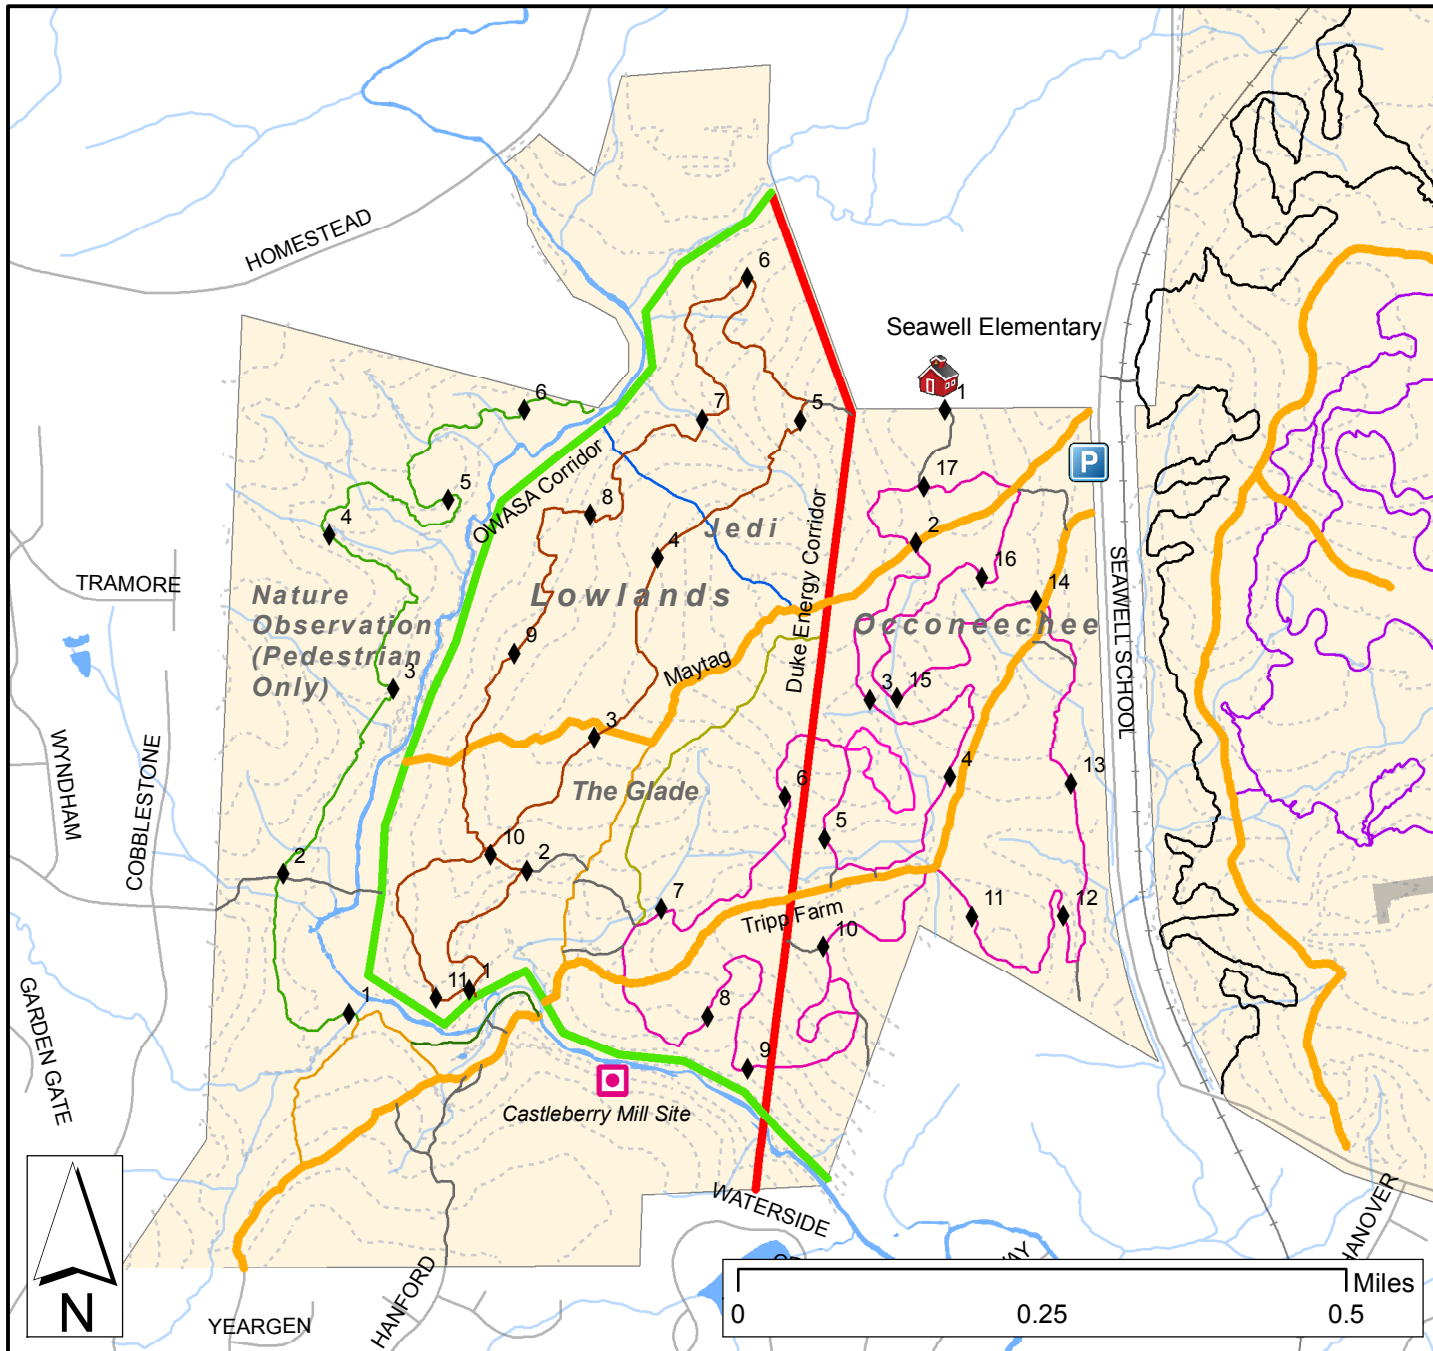

# Carolina North Forest Trail Map, Carrboro, NC

## Named Trails

- Cascades
- Community Gardens
- Duke Energy Corridor
- Hanford Connector
- Jedi
- Lowlands
- Maytag
- Nature Observation Trail
- Neverland's Inner Loop
- Neverland's Outer Loop
- Number 5
- OWASA Corridor
- Occoneechee
- Occoneechee Alternate
- Old Grounds Laydown Area
- The Glade
- The Vine
- Tripp Farm
- Weird Little Loop
- Wormhole

*This map is maintained by UNC's Carolina North Forest Management. It may not be republished without permission.*

Updated February 2015