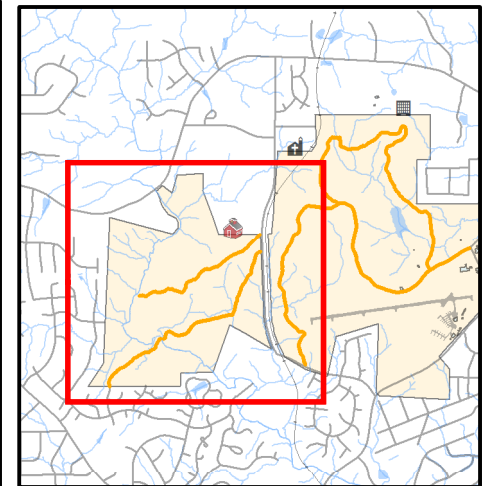

# Carolina North Forest Trail Map, Carrboro, NC

## Named Trails

- Cascades
- Community Gardens
- Duke Energy Corridor
- Hanford Connector
- Jedi
- Lowlands
- Maytag
- Nature Observation Trail
- Neverland's Inner Loop
- Neverland's Outer Loop
- Number 5
- OWASA Corridor
- Occoneechee
- Occoneechee Alternate
- Old Grounds Laydown Area
- The Glade
- The Vine
- Tripp Farm
- Weird Little Loop
- Wormhole