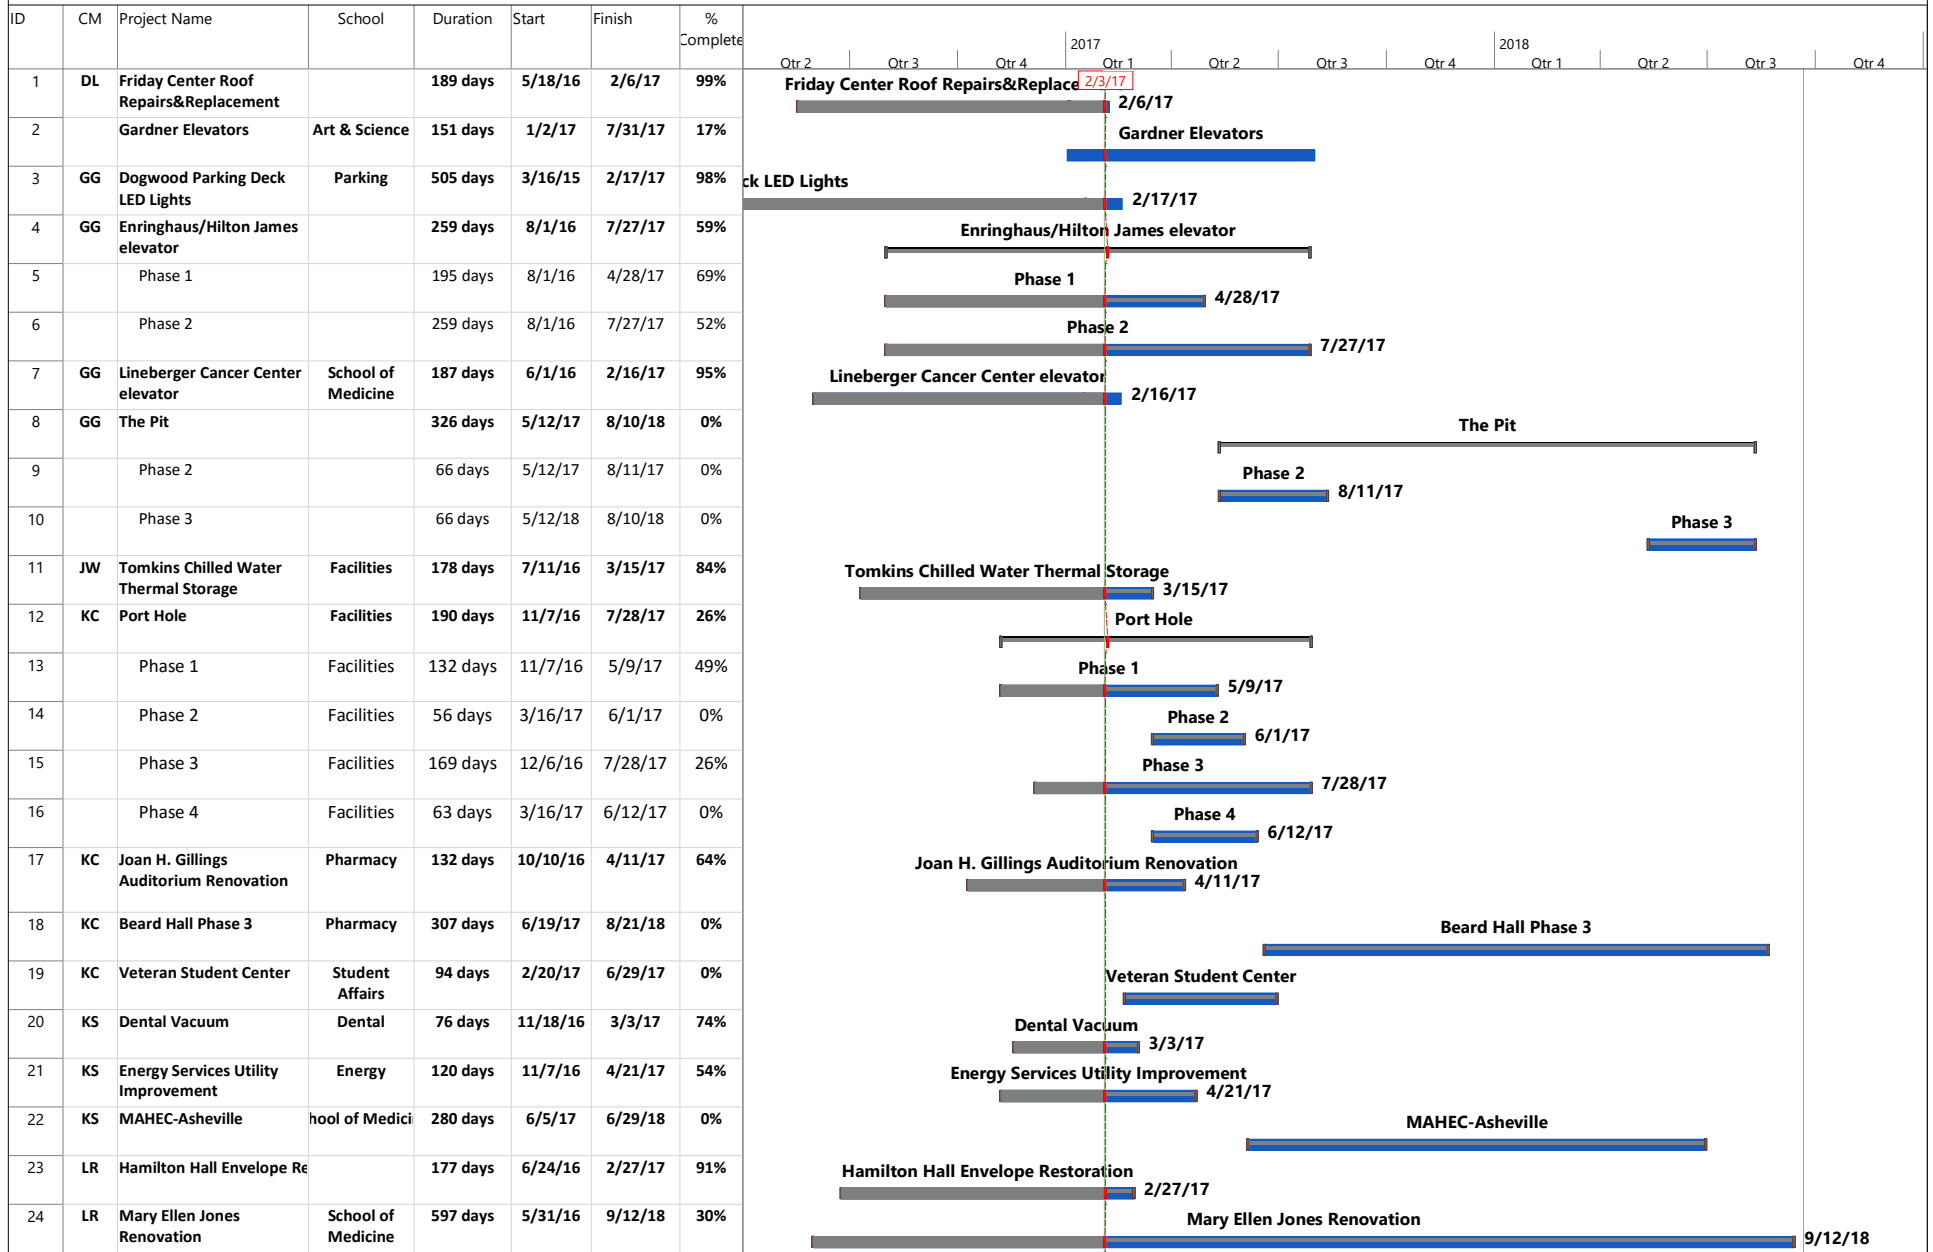

## CM Formal Projects Construction Schedules

Project: Formal Project 1-31-17  
Date: 2/3/17

Task Summary Manual Task Deadline Baseline Milestone Progress   
 Milestone Project Summary Manual Summary Baseline Baseline Summary

## CM Formal Projects Construction Schedules

ID	CM	Project Name	School	Duration	Start	Finish	% Complete	Timeline (Qtr 2, Qtr 3, Qtr 4 2017, Qtr 1, Qtr 2, Qtr 3, Qtr 4 2018)											
25	LR	Kenan Lab Renov. 8-9th floor & HVAC Upgrade	Art & Science	262 days	5/22/17	5/22/18	0%												
26		<b>Non-Traditional Projects</b>		504 days	10/17/16	9/20/18	9%												
27	KC	Barnes & Noble Book Store	Enterprise	80 days	3/13/17	6/30/17	0%												
28	KS	Indoor Practice Facility	Athletics'	404 days	3/6/17	9/20/18	0%												
29	KS	Fetzer stadium (Lax/Soccer)	Athletics'	404 days	3/6/17	9/20/18	0%												
30	KS	Henry Stadium	Athletics	404 days	3/6/17	9/20/18	0%												
31	KS	Van Heck-Wettach Asbestos	Law School	196 days	12/1/16	8/31/17	25%												
32		Phase 2B-Lobby Phase		27 days	12/1/16	1/6/17	100%												
33		Phase 3		80 days	5/12/17	8/31/17	0%												
34	DL	Boshamer Baseball visitor locker room	Athletic	140 days	10/17/16	4/28/17	57%												
35	DL	Finley Fields-South	Athletic	67 days	11/15/16	2/15/17	88%												
36	DL	Finley Fields-North	Athletic	212 days	3/1/17	12/21/17	0%												
37	DL	Kenan Field Renovation	Athletic	84 days	4/3/17	7/27/17	0%												

Project: Formal Project 1-31-17  
Date: 2/3/17

Task Summary Manual Task Deadline Baseline Milestone Progress   
 Milestone Project Summary Manual Summary Baseline Baseline Summary