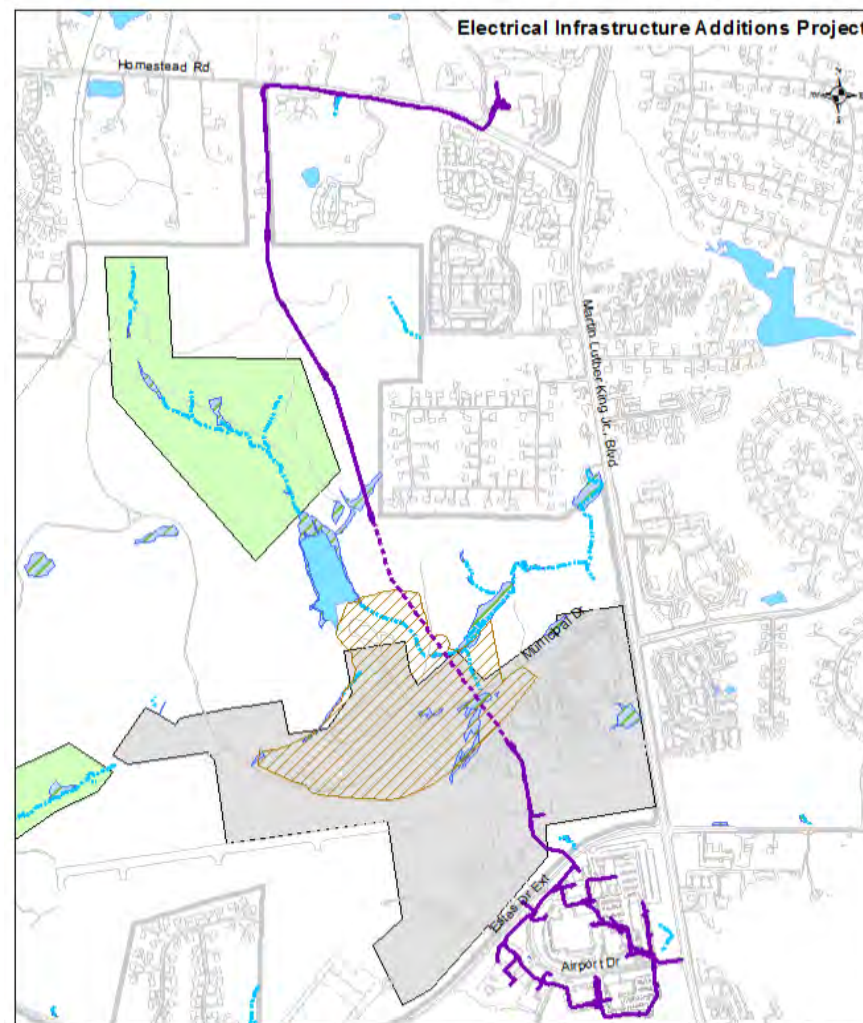

Electric Ductbank

THE UNIVERSITY
of NORTH CAROLINA
at CHAPEL HILL