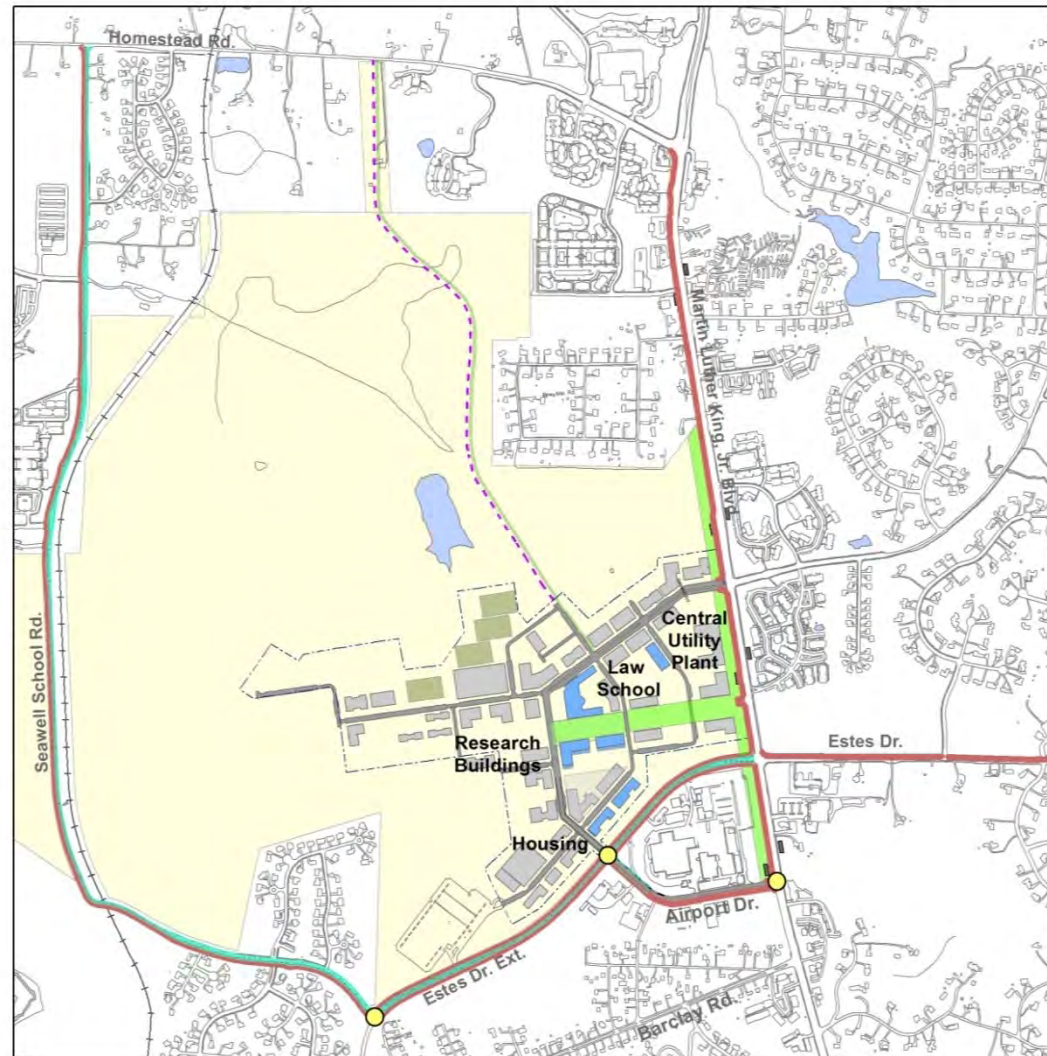

Agenda

- Phase 1 Development - first 800,000 sq. ft.
- Electric Ductbank
- Greenway
- Landfill gas recovery project
- Landfill report
- Conservation Areas Monitoring Reports

Phase 1 – First 800,000 Square Feet