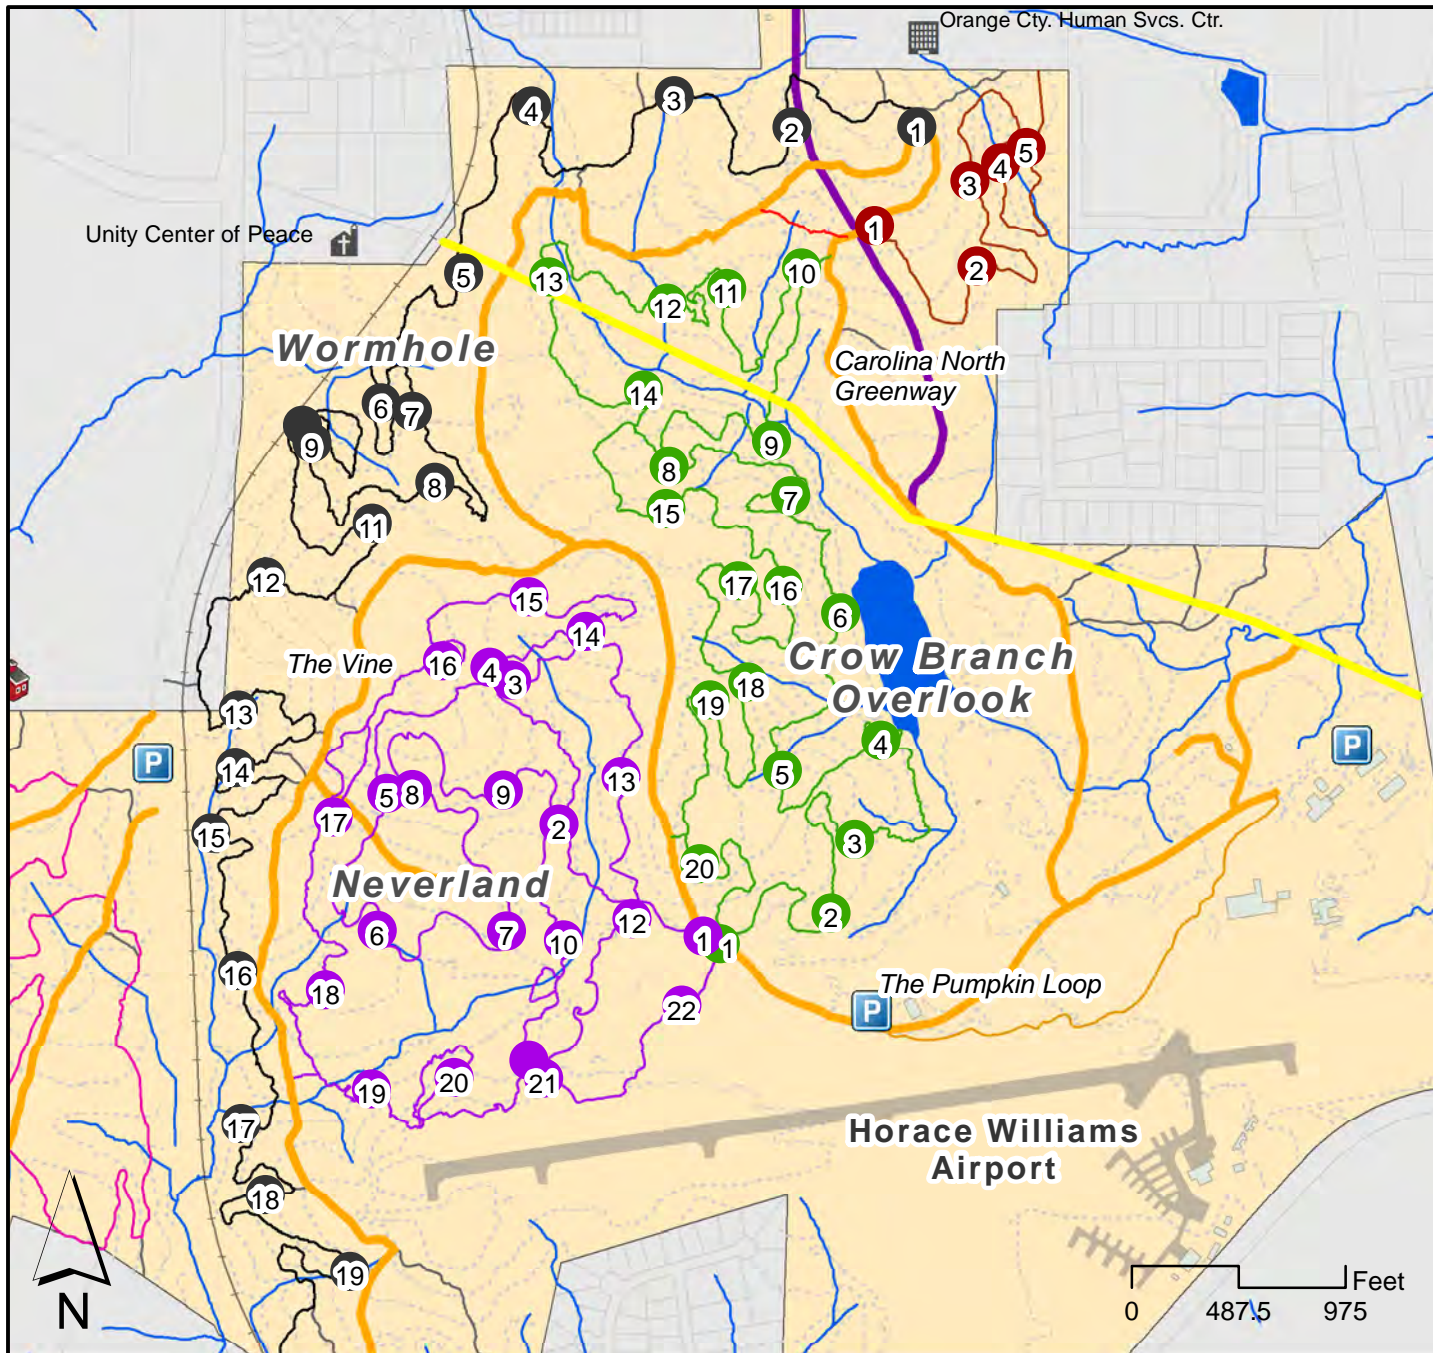

Carolina North Forest Trail Map, Chapel Hill, NC

- Numbered Way Point, Typ.
- Carolina North Greenway
- Connection Mabe
- Crow Branch Overlook
- Dusty Road Bypass
- Farmhouse
- Groundwater Treatment Facility
- Maytag
- Neverland's Inner Loop
- Neverland's Outer Loop
- Occoneechee
- Old Grounds Laydown Area
- PSNC Corridor
- The Pumpkin
- The Vine
- Tripp Farm
- Wormhole

www.tinyurl.com/cnf-trail-nav

Updated March 2018