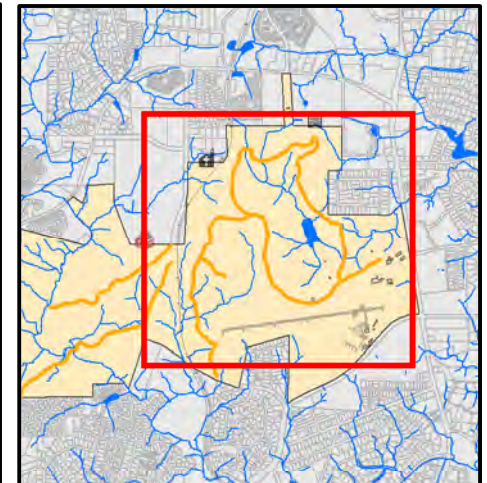

Carolina North Forest Trail Map, Chapel Hill, NC

- Numbered Way Point, Typ.
- Carolina North Greenway
- Connection Mabe
- Crow Branch Overlook
- Dusty Road Bypass
- Farmhouse
- Groundwater Treatment Facility
- Maytag
- Neverland's Inner Loop
- Neverland's Outer Loop
- Occoneechee
- Old Grounds Laydown Area
- PSNC Corridor
- The Pumpkin
- The Vine
- Tripp Farm
- Wormhole