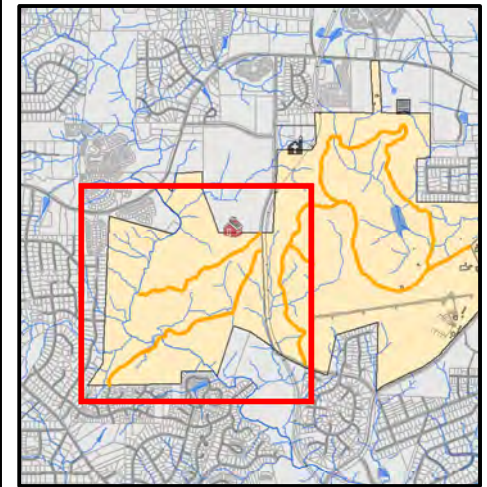

Carolina North Forest Trail Map, Carrboro, NC

● Numbered Way Point, Typ.
— Cascades
— Community Gardens
— Duke Energy Corridor
— Jedi
— Lowlands
— Maytag
— Nature Observation Trail
— Neverland's Inner Loop
— Neverland's Outer Loop
— Number 5
— OWASA Corridor
— Occoneechee
— Occoneechee Alternate
— Old Grounds Laydown Area
— The Glade
— The Pumpkin
— The Vine
— Tripp Farm
— Wormhole