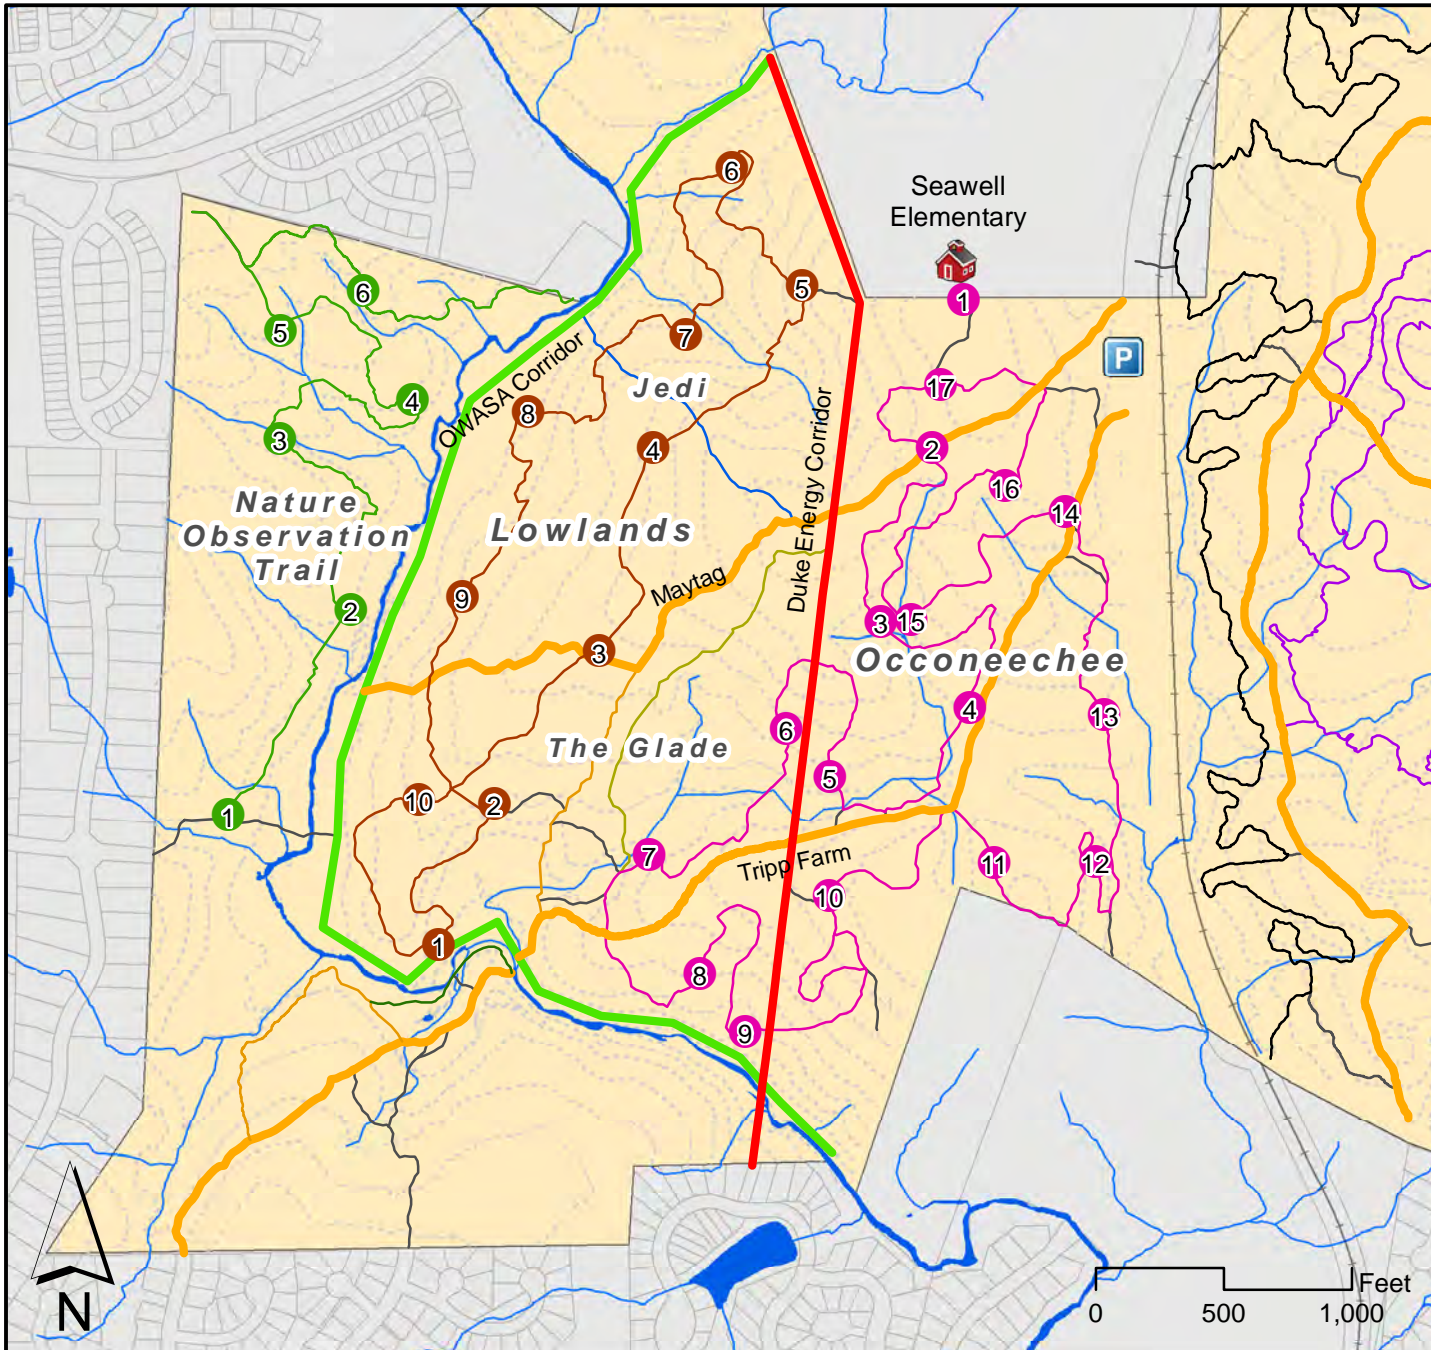

Carolina North Forest Trail Map, Carrboro, NC

● Numbered Way Point, Typ.
— Cascades
— Community Gardens
— Duke Energy Corridor
— Jedi
— Lowlands
— Maytag
— Nature Observation Trail
— Neverland's Inner Loop
— Neverland's Outer Loop
— Number 5
— OWASA Corridor
— Occoneechee
— Occoneechee Alternate
— Old Grounds Laydown Area
— The Glade
— The Pumpkin
— The Vine
— Tripp Farm
— Wormhole

www.tinyurl.com/cnf-trail-nav
 Updated March 2018