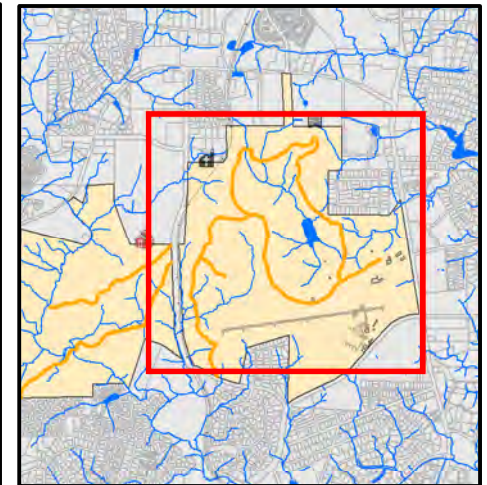

# Carolina North Forest Trail Map, Chapel Hill, NC

- Color Coded and Numbered Waypoints
- Connection Mabe
- Crow Branch Overlook
- Dusty Road Bypass
- Farmhouse
- Neverland
- Wormhole
- Carolina North Greenway
- Groundwater Treatment Facility
- Norfolk Southern Railroad
- Old Grounds Laydown Access
- PSNC Corridor
- The Pumpkin Loop
- The Vine Spur