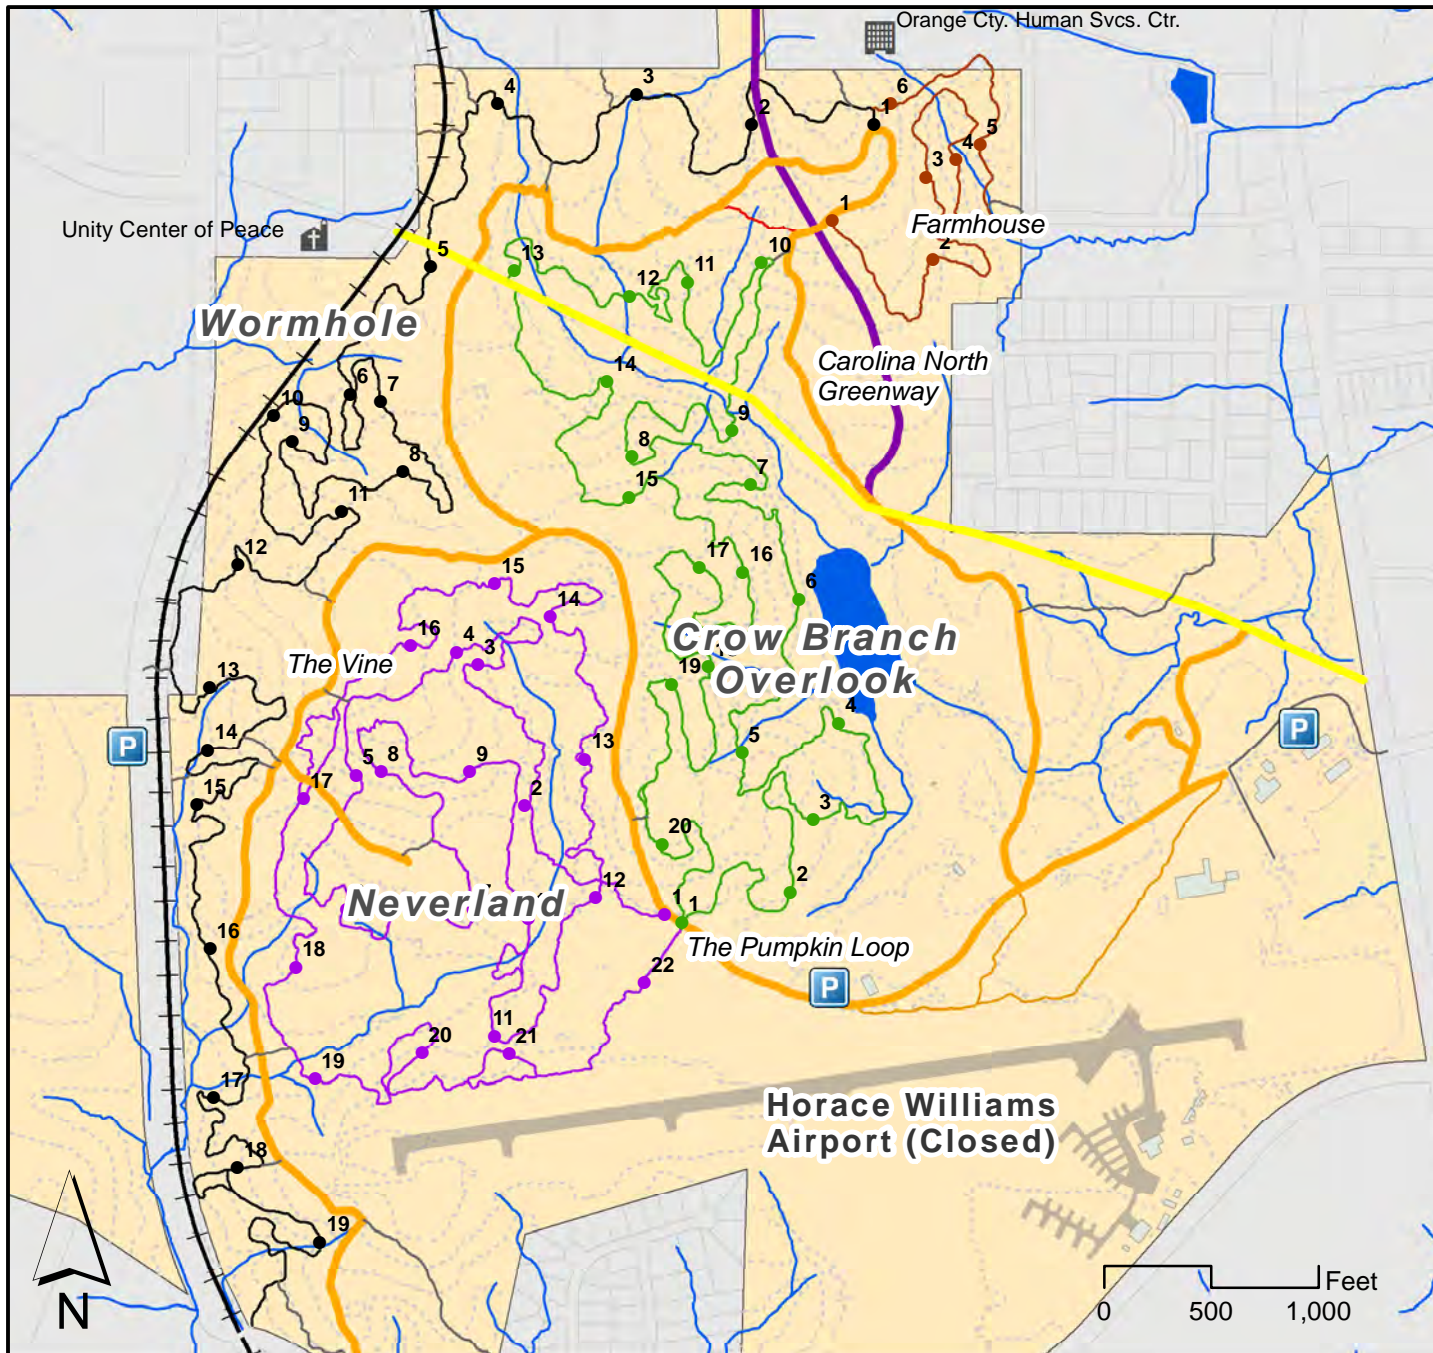

# Carolina North Forest Trail Map, Chapel Hill, NC

- Color Coded and Numbered Waypoints
- Connection Mabe
- Crow Branch Overlook
- Dusty Road Bypass
- Farmhouse
- Neverland
- Wormhole
- Carolina North Greenway
- Groundwater Treatment Facility
- Norfolk Southern Railroad
- Old Grounds Laydown Access
- PSNC Corridor
- The Pumpkin Loop
- The Vine Spur

[www.tinyurl.com/cnf-trail-nav](http://www.tinyurl.com/cnf-trail-nav)

Updated March 2022