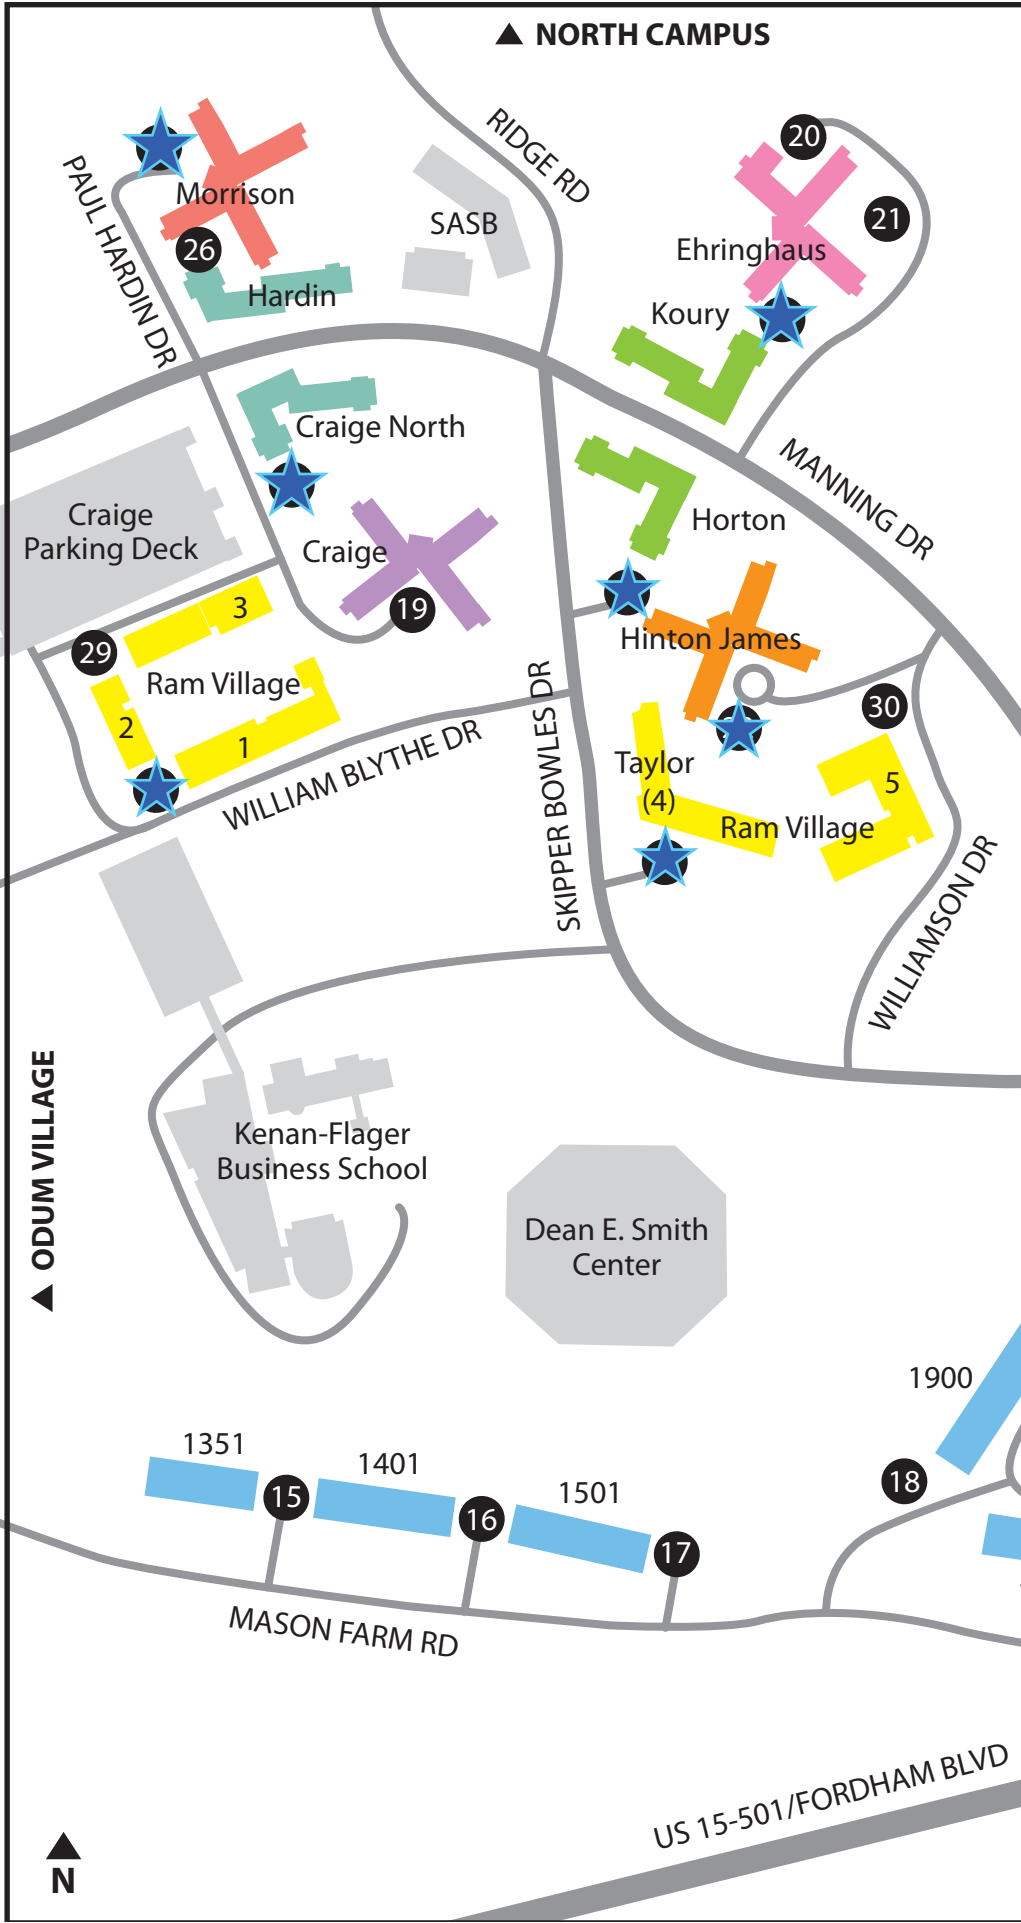

▲ NORTH CAMPUS

**South Campus Sites**

**Baity Hill Community**

- 15. 1351 Mason Farm Rd
- 16. 1401 Mason Farm Rd
- 17. 1501 Mason Farm Rd
- 18. 1503 Mason Farm Rd

**Craige Community**

- 19. Craige

**Ehringhaus Community**

- 20. Ehringhaus East
- 21. Ehringhaus North

**Hinton James Community**

- 22. Hinton James

**Manning East Community**

- 23. Horton
- 24. Koury

**Manning West Community**

- 25. Craige North
- 26. Hardin

**Morrison Community**

- 27. Morrison

**Ram Village Community**

- 28. Ram Village 2
- 29. Ram Village 3
- 30. Ram Village 5
- 31. Taylor Hall

▲ ODUM VILLAGE

N